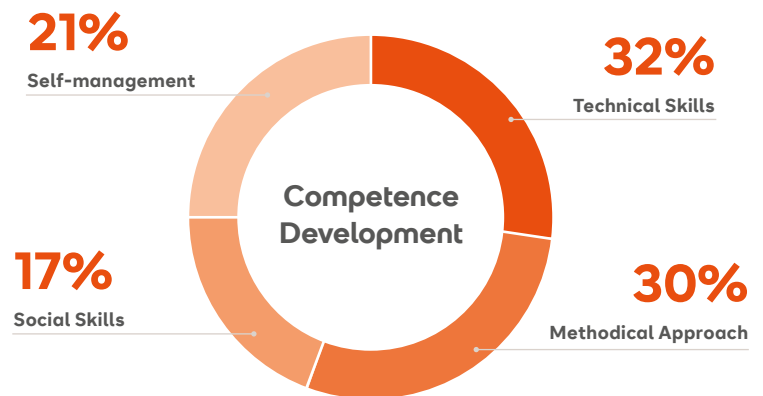

Our Unique Curriculum for You

Our M.A. International Business & Leadership qualifies you for management positions in international corporations. Global companies across all industries are searching for experts with intercultural competencies, strategic thinking, management skills and leadership qualities. At SRH Campus Hamburg, we have included these components into our Master's programme to ensure that you're best prepared for the job market and exceed employer expectations. Our innovative study concept is designed to enhance your skills whilst educating you in key areas. For this programme, these areas include innovative human resource and business management.

Competencies and Curriculum

- Leading Intercultural Workforce
- Global HR-Management
- Strategic Marketing Management
- Contracting and Negotiation
- Internship or Study Abroad

Semester 1

Managing People, Diversity and New Work

Change Management

Strategic Marketing Management

Case Study: International Team Project

Corporate Governance and Business Ethics

Research Methods

Semester 2

Analysing International Business (online)

Master's Thesis