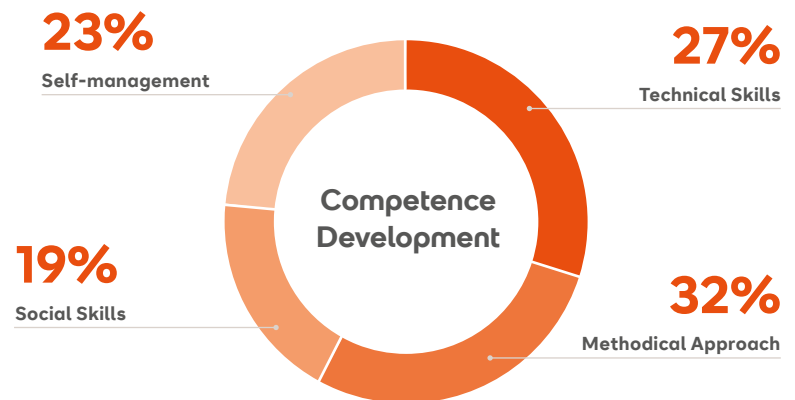

Our Unique Curriculum for You

This Master's programme provides a computer science education that includes classic modules such as software development and programming yet teaches specialised knowledge regarding Big Data and Artificial Intelligence. You will get to know the latest big data technologies and learn how to implement AI and machine learning tools in the business environment. In addition to technological expertise you get to deepen your analytical, business and soft skills in various projects and internships.

Competencies and Curriculum

- Tools & Methods of Data Analysis
- Software Development
- Artificial Intelligence and Open Source Intelligence
- Agile Project & Risk Management
- Machine Learning
- Open-Source Intelligence Project

Semester 1

Tools & Methods of Data Analysis

Advanced Data Technologies

Software Development

Machine Learning

Advanced Mathematics

Advanced Programming

Semester 2

Artificial Intelligence

Big Data and Business Intelligence

Cloud Solutions

AI Use Cases

Open Source Intelligence (OSINT)

Agile Project and Risk Management

Semester 3

Internship / Company Project / Research Project (not with Fast Track)

Semester 4

Scientific Work

Master Project

Master Thesis and Defense